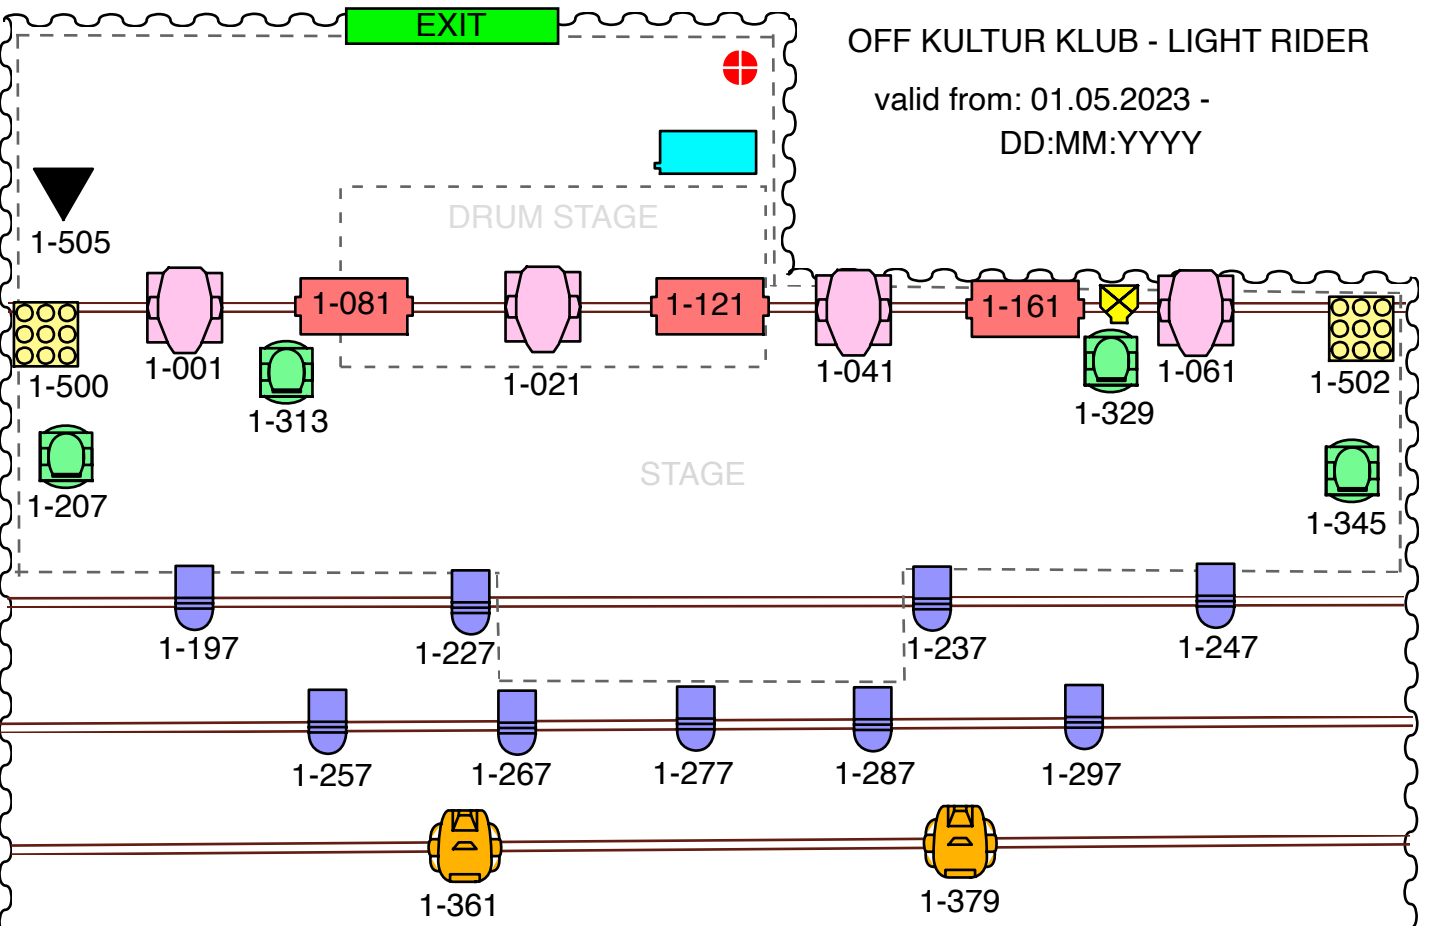

EXIT

OFF KULTUR KLUB - LIGHT RIDER

valid from: 01.05.2023 -

DD:MM:YYYY

 unused 3 x 16A

 200W LED Beam/Spot - 18ch (no brand) - 4pcs

 Showtec - Pixel Bar 12 - 36ch - 3pcs

 7R Beam (Floor set) - 16ch (no brand) - 4pcs

 RGBWAUV LED PAR - 10ch (no brand) - 9pcs

 Dimmer for Blinders - 4ch - 1pc

 Showtec Sunstrip Blinder - 2pcs

 Involight Stratus MINI Hazer - 2ch - 1pc

 Eurolite Art Net Node 8 MK2 - 1pc

 Zoom LED WASH RGBW - 18ch (no brand) - 2pcs

DMX NODE IP:

2.0.0.1

SubNet:

255.0.0.0

Chamsys MQ50 - 8uni

FOH

	DMX	Brand	Model	Mode
	1-001	unknown	LED Beam Spot	18ch
	1-021	unknown	LED Beam Spot	18ch
	1-041	unknown	LED Beam Spot	18ch
	1-061	unknown	LED Beam Spot	18ch
	1-081	Showtec	LED Pixel Bar 12	36ch
	1-121	Showtec	LED Pixel Bar 12	36ch
	1-161	Showtec	LED Pixel Bar 12	36ch
	1-197	unknown	LED PAR RGBWAUV	10ch
	1-227	unknown	LED PAR RGBWAUV	10ch
	1-237	unknown	LED PAR RGBWAUV	10ch
	1-247	unknown	LED PAR RGBWAUV	10ch
	1-257	unknown	LED PAR RGBWAUV	10ch
	1-267	unknown	LED PAR RGBWAUV	10ch
	1-277	unknown	LED PAR RGBWAUV	10ch
	1-287	unknown	LED PAR RGBWAUV	10ch
	1-297	unknown	LED PAR RGBWAUV	10ch
	1-207	unknown	7R Beam	16ch
	1-313	unknown	7R Beam	16ch
	1-329	unknown	7R Beam	16ch
	1-345	unknown	7R Beam	16ch
	1-500	Generic Dimmer	Sunstrip Blinder	1ch
	1-503	Generic Dimmer	Sunstrip Blinder	1ch
	1-361	unknown	Zoom LED Wash RGBW	18ch
	1-379	unknown	Zoom LED Wash RGBW	18ch
	1-505	Involight	Stratus MINI Hazer	2ch

DMX node IP: 2.0.0.1
 subnet: 255.0.0.0

Note 1: No DMX cable connection between FOH and stage. Only ArtNet !! – 2x Cat6 UTP

Note 2: Chamsys head files, full fixture channel lists are available on request.